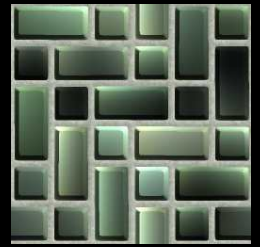

TEXTURES UNLEASHED

POWER PACK VOLUME 2

black-herringbone

bumpy-textured-leaves

camouflage-cloth

carved-sandstone

dark-green-tiles

decorative-cloth

fractal-alloy

garden-plants

giraffe-hide

golden-pine-cones

grassy-stone-path

ink-vein-marble

light-marble-tiles

metallic-assembly

roof-tiles-3

swirly-gray-marble

worn-brown-brickwork

All textures available in 256x256, 512x512, 1024x1024 and 2048x2048 pixel sizes in PNG format. For even more textures, make sure to visit seamless-textures-unleashed.com. © 2024 by Unleashed Productions, Inc. All Rights Reserved.