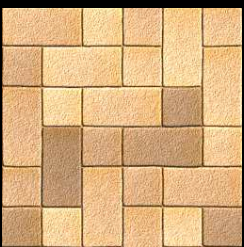

TEXTURES UNLEASHED

POWER PACK VOLUME 2

black-herringbone

bumpy-textured-leaves

camouflage-cloth

carved-sandstone

dark-green-tiles

decorative-cloth

fractal-alloy

garden-plants

giraffe-hide

golden-pine-cones

grassy-stone-path

ink-vein-marble

light-marble-tiles

metallic-assembly

mixed-pansies

mortarless-blocks

orange-basket

painted-hide

pale-green-marble

park-pavement-grass

pressure-plates

rocky-beach

roof-tiles-3

swirly-gray-marble

worn-brown-brickwork

All textures available in 256x256, 512x512, 1024x1024 and 2048x2048 pixel sizes in PNG format. For even more textures, make sure to visit seamless-textures-unleashed.com. © 2024 by Unleashed Productions, Inc. All Rights Reserved.