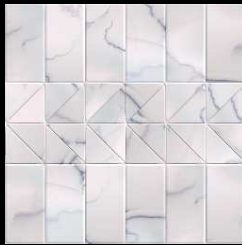

TEXTURES UNLEASHED

POWER PACK VOLUME 2

black-herringbone

bumpy-textured-leaves

camouflage-cloth

carved-sandstone

dark-green-tiles

decorative-cloth

fractal-alloy

garden-plants

giraffe-hide

golden-pine-cones

grassy-stone-path

ink-vein-marble

light-marble-tiles

metallic-assembly

mixed-pansies

mortarless-blocks

orange-basket

painted-hide

pale-green-marble

park-pavement-grass

pressure-plates

rocky-beach

roof-tiles-3

swirly-gray-marble

worn-brown-brickwork

All textures available in 256x256, 512x512, 1024x1024 and 2048x2048 pixel sizes in PNG format. For even more textures, make sure to visit seamless-textures-unleashed.com. © 2024 by Unleashed Productions, Inc. All Rights Reserved.